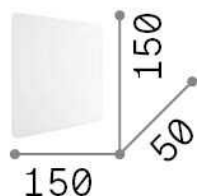

Source info

Integrated source	Integrated LED module
Replaceable source	Replaceable (by qualified operators only)
Power	LED 9,5 W
Emission	Indirect
Max consumption	max 9,5 W
Features LED	LED SMD
CCT LED	3000 K
Duration LED (t. 25°C)	30000 h
CRI	> 90
Light beam flux	830 lm
Useful light flux	470 lm
Standby power	< 0.50 W